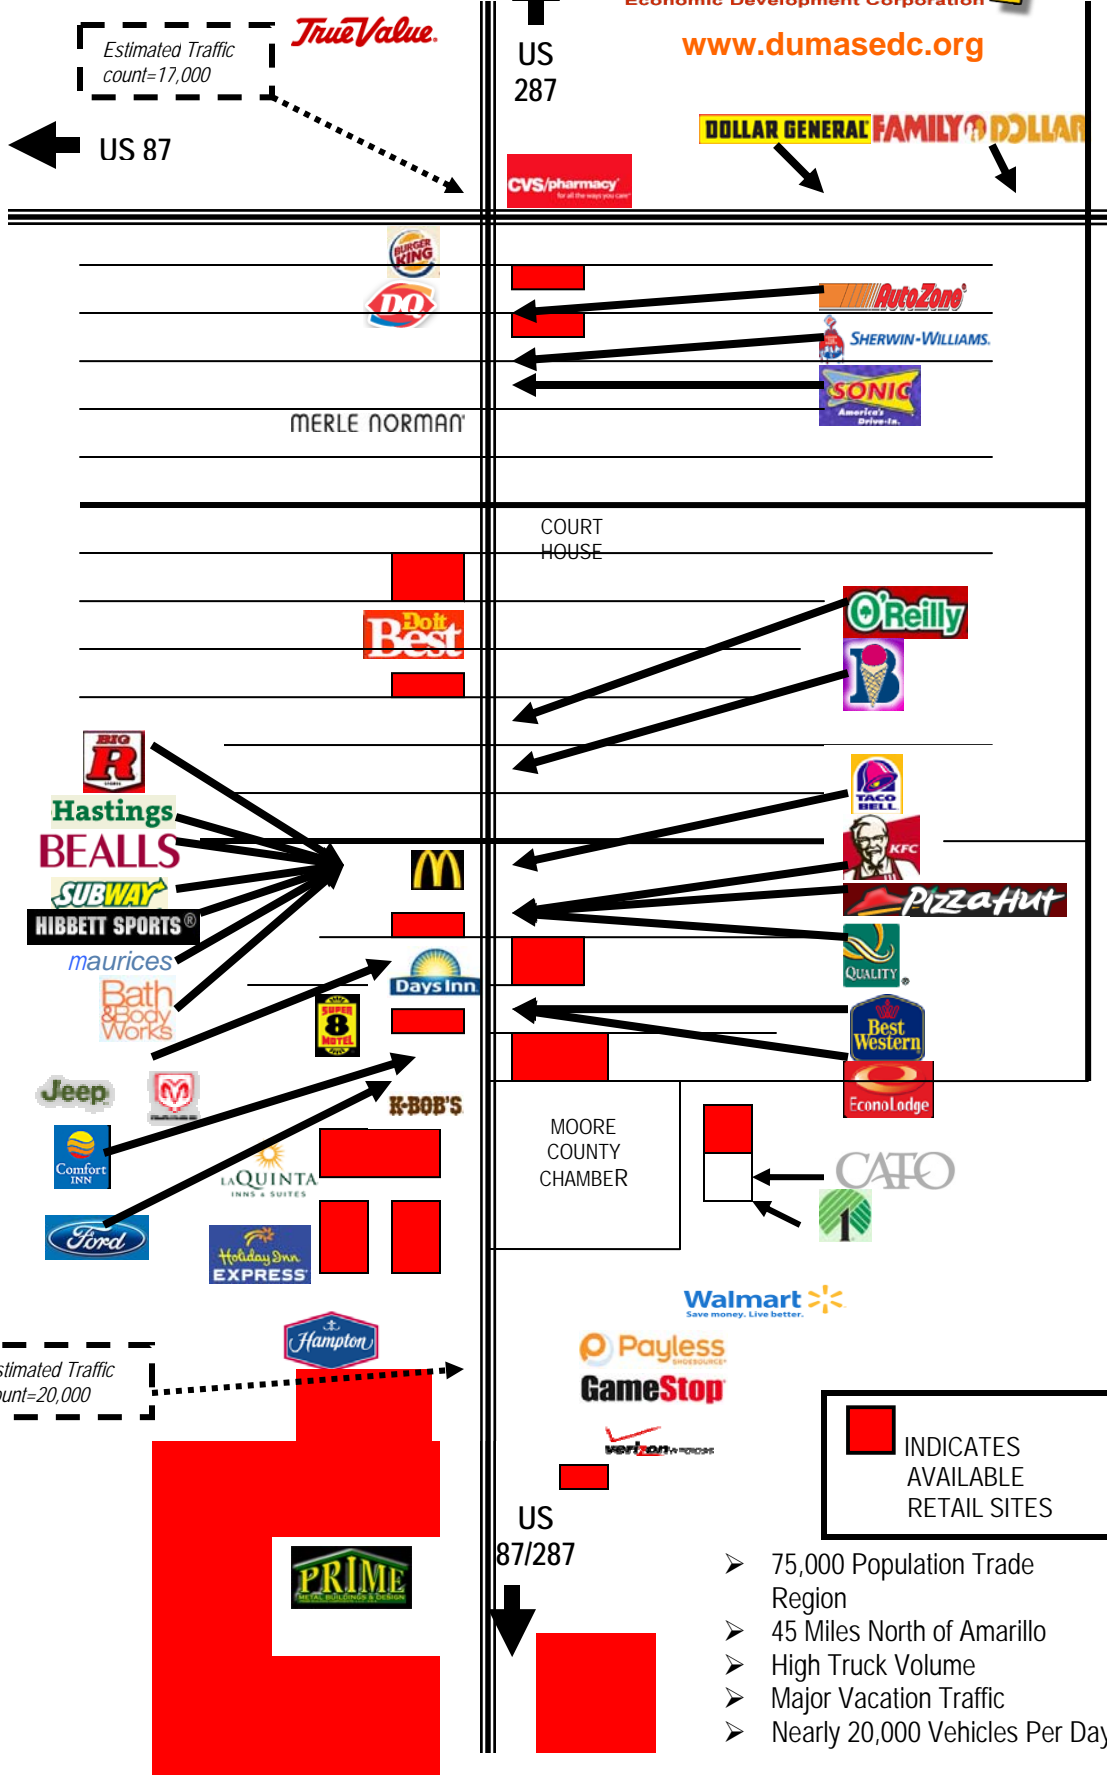

TEXAS DUMAS!

Economic Development Corporation

www.dumasedc.org

- 75,000 Population Trade Region
- 45 Miles North of Amarillo
- High Truck Volume
- Major Vacation Traffic
- Nearly 20,000 Vehicles Per Day