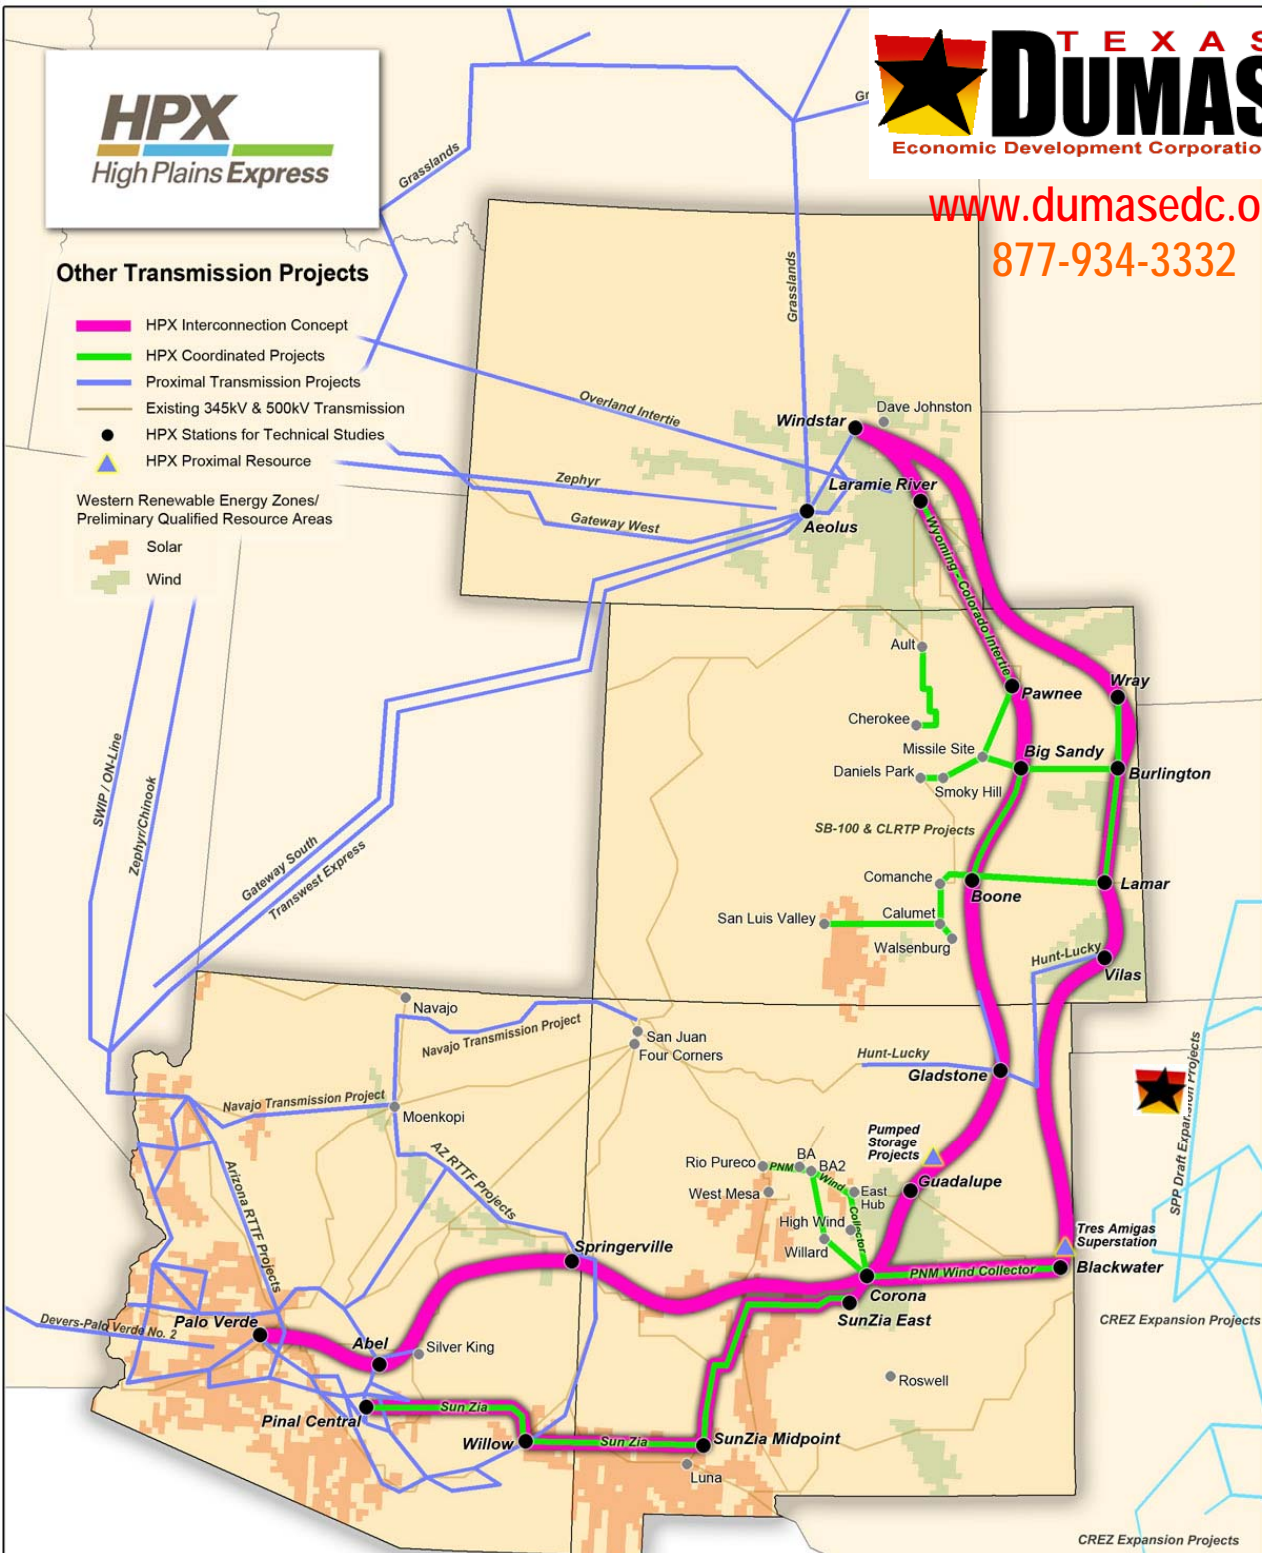

HPX
High Plains Express

www.dumasedc.org
877-934-3332

Other Transmission Projects

- HPX Interconnection Concept
- HPX Coordinated Projects
- Proximal Transmission Projects
- Existing 345kV & 500kV Transmission
- HPX Stations for Technical Studies
- ▲ HPX Proximal Resource

**Western Renewable Energy Zones/
Preliminary Qualified Resource Areas**

- Solar
- Wind

You Won't Find a Better Location than Dumas, Texas!